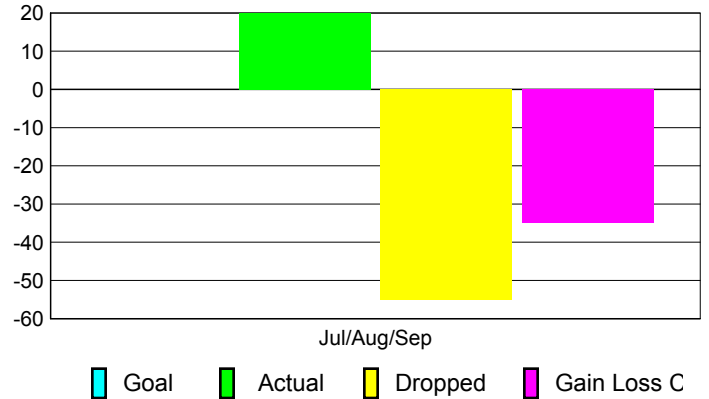

### YTD Status Quo Clubs 2010-2011

Status Quo Clubs Compared to Status Quo Members

## MEMBERSHIP

Membership Results  
2010-2011

Membership  
2009-2010

Month	Net Memb Goal	Actual New Memb	Actual Dropped Memb	Gain/Loss of Memb	Gain/Loss of Memb
Jul/Aug/Sep	0	20	-55	-35	28
<b>Totals</b>	<b>0</b>	<b>20</b>	<b>-55</b>	<b>-35</b>	<b>28</b>

### Membership Results 2010-2011

Goal, New, Dropped, Gain/Loss

### Comparison of Membership Gain/Loss

Current Year Compared to the Previous Year